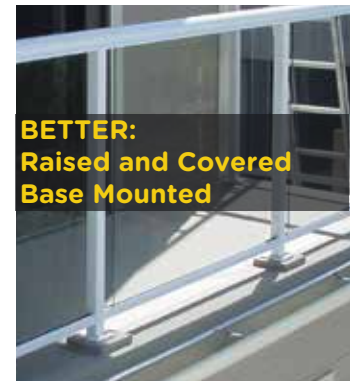

and

GIVE YOU A SINGLE SOURCE WARRANTY

SUNDECKS | ROOF DECKS | BALCONIES | PATIOS | STAIRS | POOL DECKS | WALKWAYS

You don't let a plumber work on your car, so don't let a butcher work on your Duradek - even to install railings!!!

Mounting railing on a waterproof deck can go horribly wrong, if not done properly, resulting in major water damage causing mold, rot, and deterioration that can be very expensive to repair.

DISCOVER THE DURADEK AND DURARAIL DIFFERENCE

Your Duradek Specialist can install Durarail on your project and ensure a waterproof installation because of their keen skills and training. There are several mounting options that will ensure complete, long-term waterproofing as well as nearly limitless railing styles to choose from.