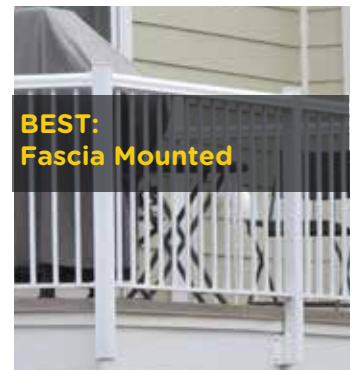

SINGLE-SOURCE WARRANTY

Protect your investment by having your Authorized Duradek applicator complete your Duradek outdoor living space with Durarail railings. This allows you to gain the benefit of Duradek/Durarail [Single-Source Warranty](#). Coverage for the entire outdoor living space in one, rather than multiple, warranty agreements.